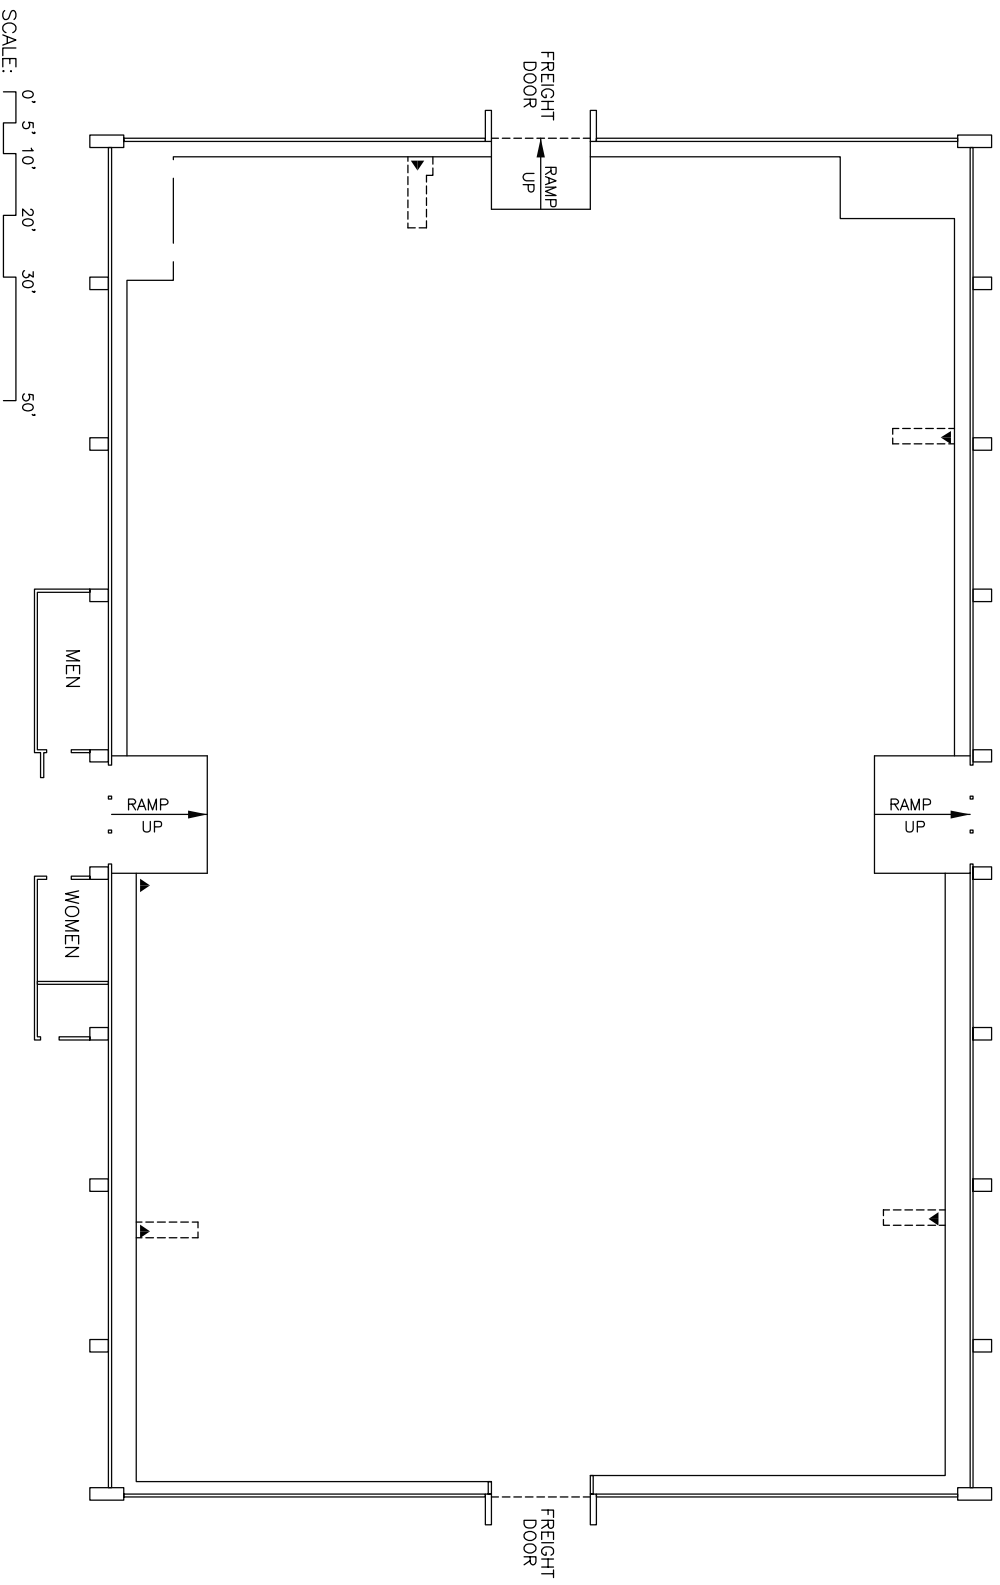

# FAIRPLEX BUILDING 10 (30,800 SQ.FT.)

SCALE: 0' 5' 10' 20' 30' 50'  
BOOTH SIZE:  
TOTAL BOOTHS:  
▲ : FIRE EXTINGUISHER/HOSE/ALARM  
NOTE: SHADED AREAS ARE REQUIRED FIRE APPLIANCES AND CANNOT BE BLOCKED